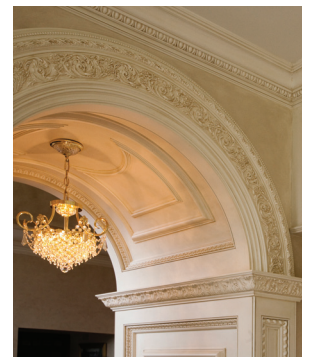

Sophisticated Sensibility & Style

Haute Couture Interior Millwork Design Services – for
Architects, Designers, Builders & Homeowners

**USA
PROPERTY
AWARDS**
ARCHITECTURE
Official airline partner

**virgin
atlantic**
**HIGHLY
COMMEDED**
ARCHITECTURE
SINGLE RESIDENCE
PENNSYLVANIA
The Chateau
by D'Alessio Inspired
Architectural Designs
2013-2014

Photography by Randle Bye

Luxury Home Designs • Legacy Builders
Masonry • Architectural Millwork Specialists

646-937-4391
www.BuiltByDalessio.com