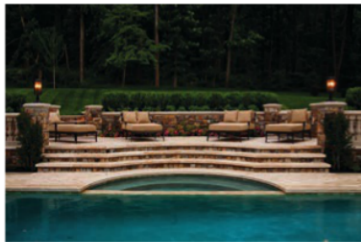

United States of America

D'Alessio Inspired Architectural Designs is an international legacy builder/ developer, renowned for award-winning, exquisite haute couture, bespoke architectural interior millwork and exterior masonry details that create one-of-a-kind luxury mansion estates and châteaux.

This property with stunning views of the Delaware River and Canal forms a perfect example. The client has three young children and wanted a European styled, comfortable yet elegant, sophisticated home for modern living. Therefore, the French inspired, intimate family residence features an open plan first floor with a great room as the central focus. French doors open on to a terrace with river views and two and a half story, floor to ceiling windows

provide a light and airy ambience to the living areas. A sweeping staircase leads to en suite bedrooms while a Juliet balcony 'hovers' over the grandeur of this spectacular room.

D'Alessio's award-winning landscape design involves the seamless extension of indoor living spaces integrating them into an outdoor, relaxing, five-star resort styled backyard oasis. Designed for a three-generational family to have fun and entertain, the project makes use of a 10,000 square feet, unusable wooded area. A pool/spa was designed as the focal point and is surrounded by elegant terraces and patios. The impressive landscape design creates new access points from indoor rooms as well as a garden 'moon gate' entrance from the motor court.